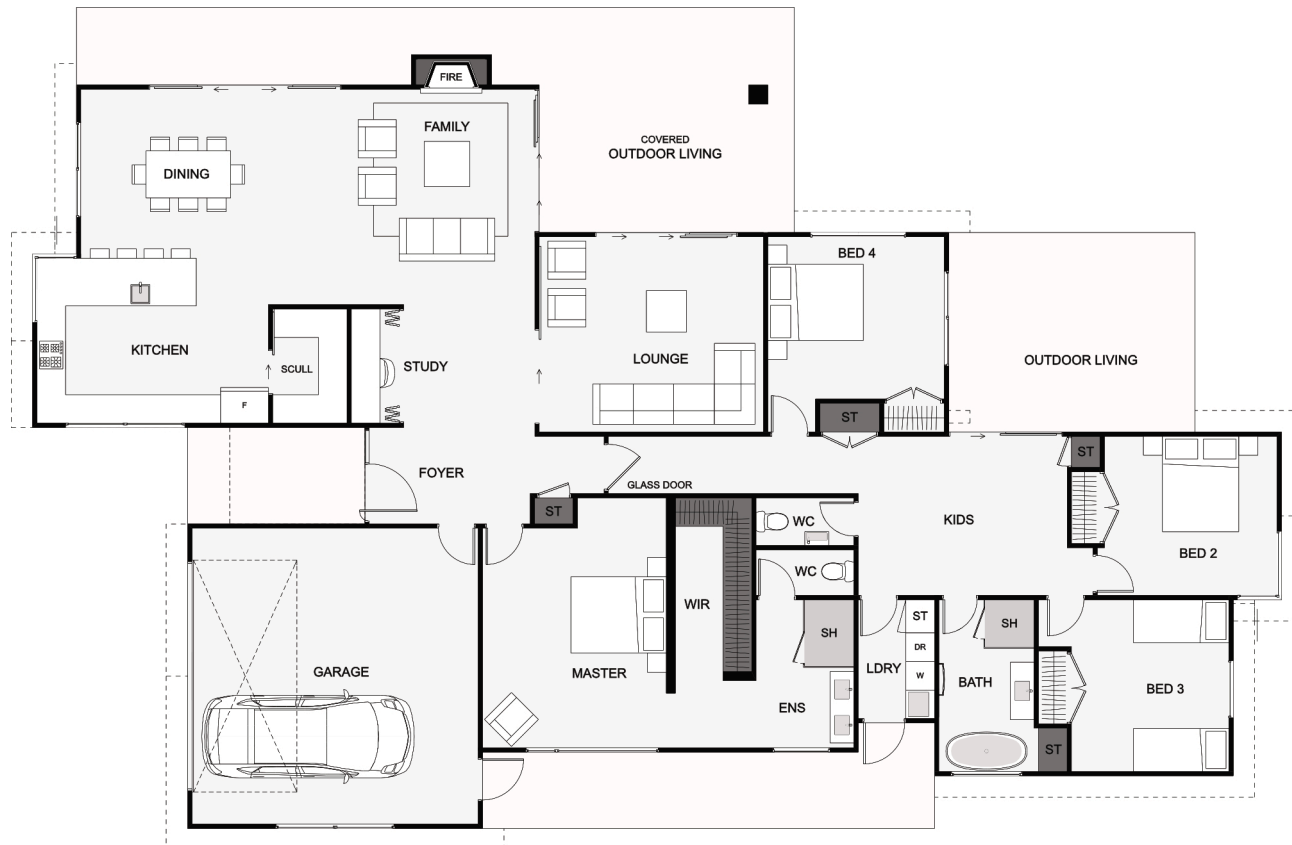

A gem of a home, designed for a family that loves to entertain. A great feature is the separate kids' retreat, which sits central to the surrounding bedrooms. Explore the many facets of this design and it will enthrall you with the number of features. There's plenty of room to spread out and move around in your own space. This is a home designed for a lifetime of enjoyment!

Floor Area: 266m²  2  4  2  2  26.2m  16.2m

Contact us

Ph: 027 432 4173

E: admin@cwsconstruction.co.nz

www.cwsconstruction.co.nz

CWS CONSTRUCTION