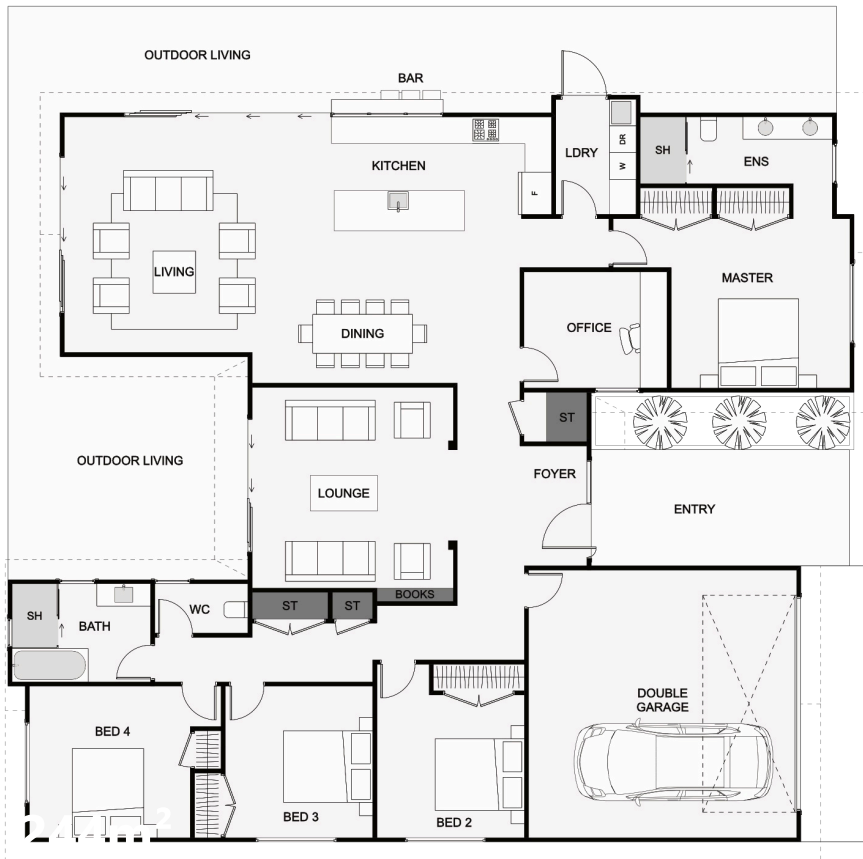

A beautiful modern and chic home that offers all the luxuries and superior features. Designed with families in mind, this home packs a lot of potential! Make your way to the centre of the home and be greeted by the luxurious living and entertaining area, with a separate private lounge close to the entry. Sit back and relax in the large master suite which offers a double wardrobe and a striking ensuite. This home is functional, practical and all with a tasteful touch!